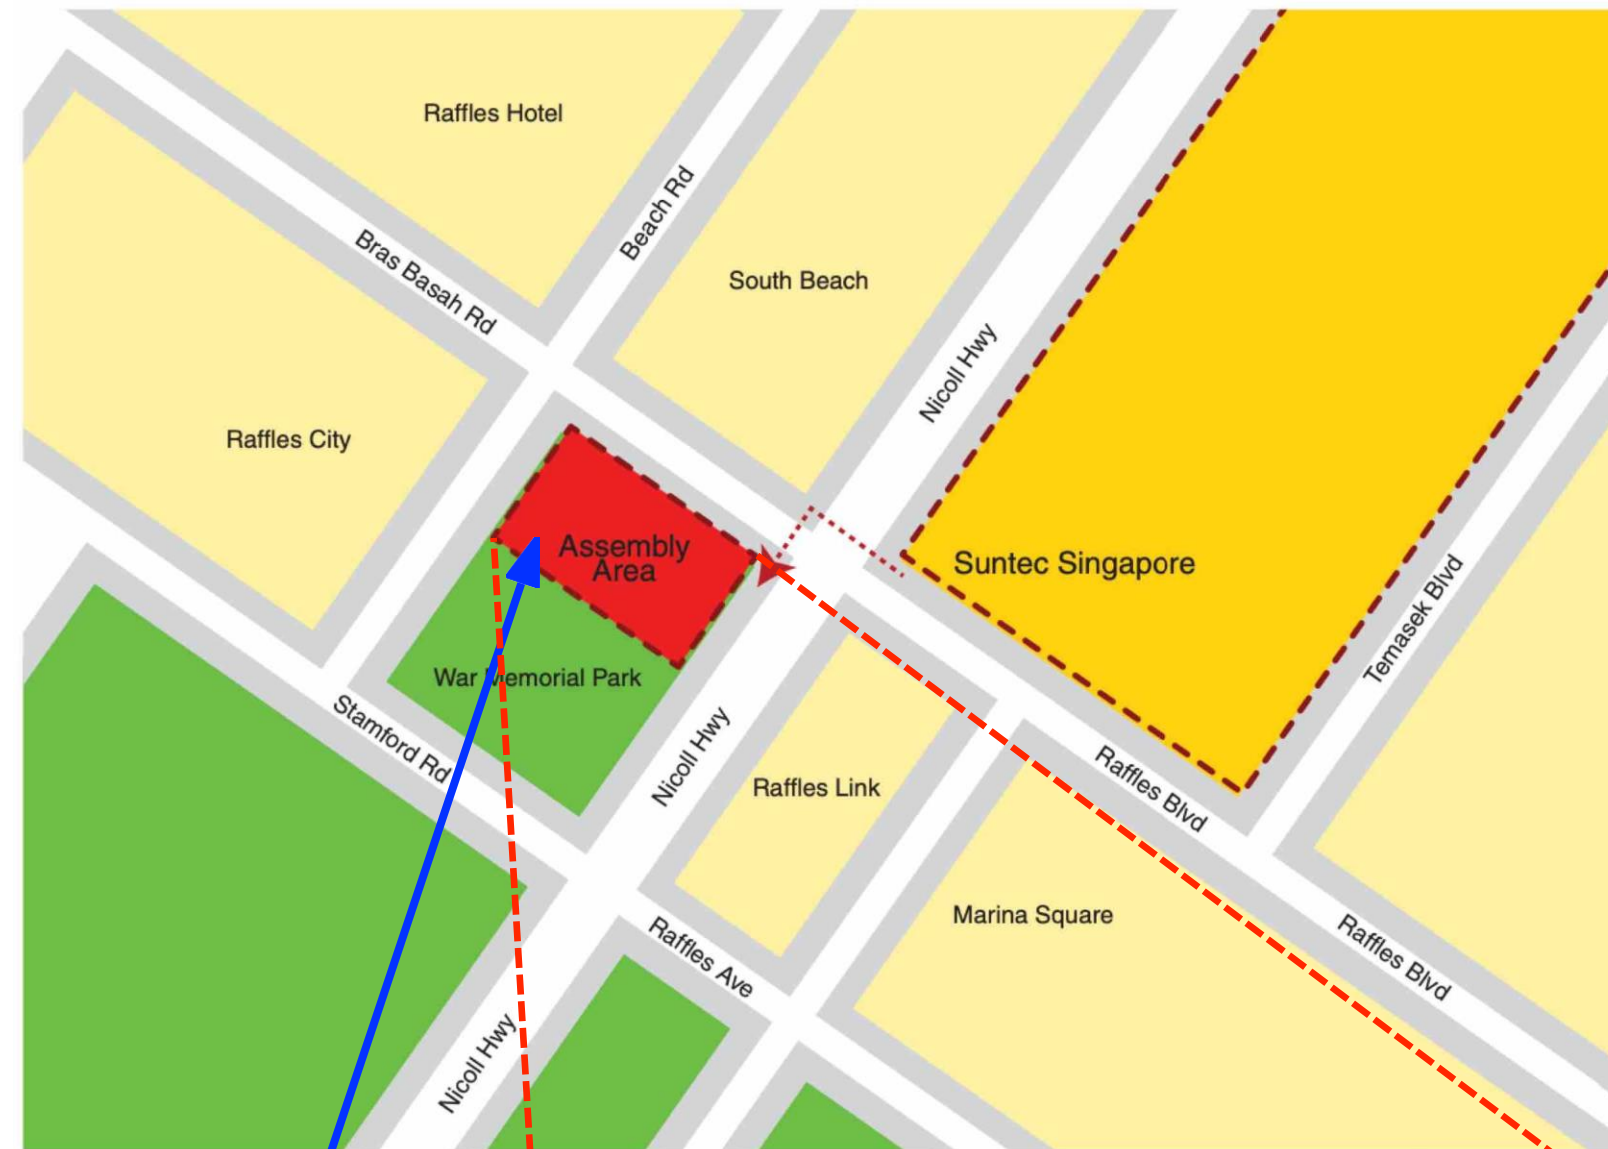

DRAWING TITLE: ASSEMBLY POINT

ASSEMBLY POINT:

After exiting the Centre via the stairwell, proceed to the War Memorial Park from the lobby of level 1.

The War Memorial Park is located near Esplanade Station. You can use the underpass or cross the main road to access to the assembly area.

*Do **NOT** wander away from the assembly area as your action may complicate the search and rescue operation during an emergency

Assembly Point