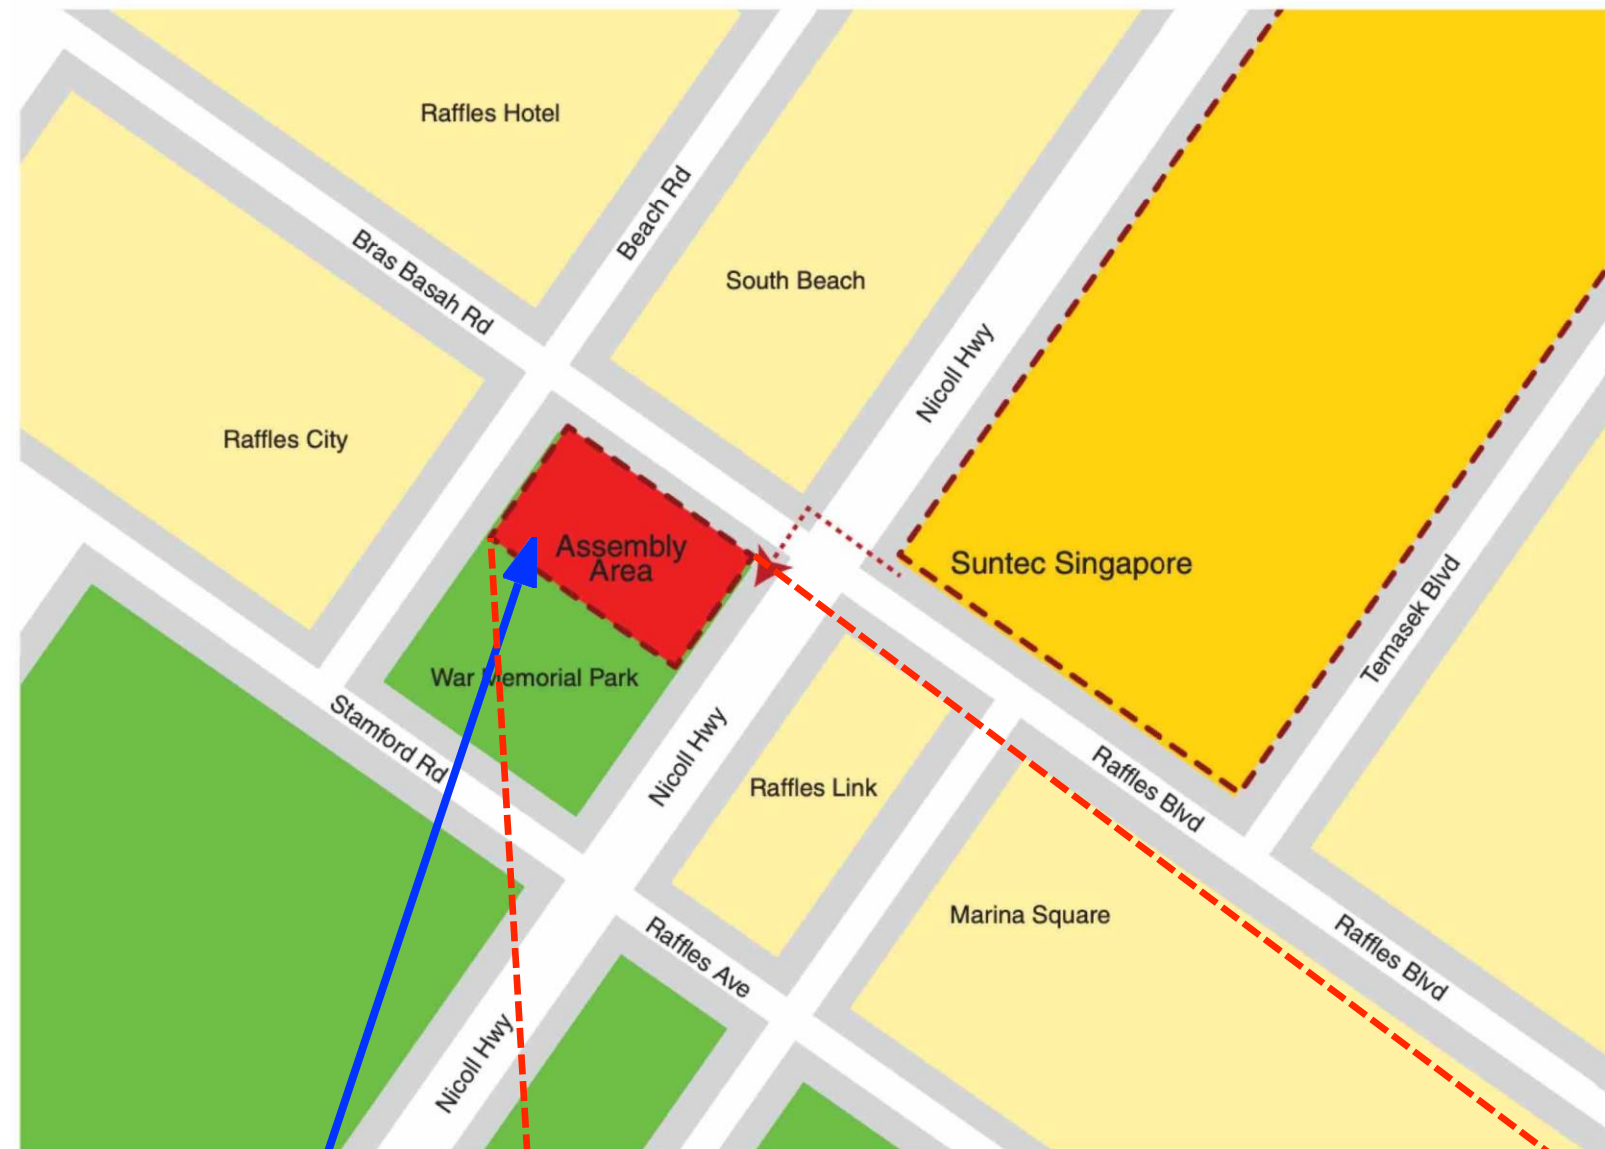

DRAWING TITLE: ASSEMBLY POINT

ASSEMBLY POINT:

After exiting the Centre via the stairwell, proceed to the War Memorial Park from the lobby of level 1.

The War Memorial Park is located near Esplanade Station. You can use the underpass or cross the main road to access to the assembly area.

*Do **NOT** wander away from the assembly area as your action may complicate the search and rescue operation during an emergency

Assembly Point