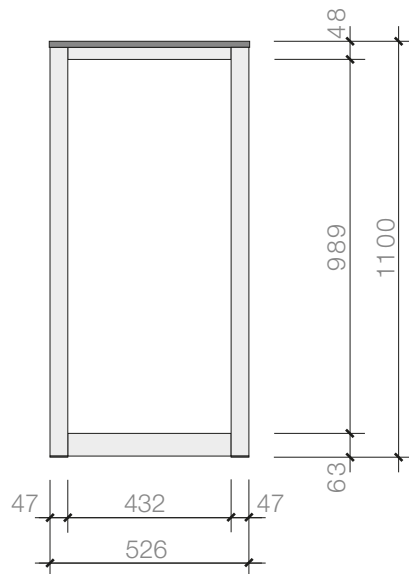

MEASUREMENTS - SYMA System components

Information on the measurements of the SYMA system components including measurements for preparation of graphs

SYMA - Counter/ Item - 135

Front view

Graphics - measurements

947 x 1005 mm

Side view

135

Barkorpus | Bar élément | Bar element
weiss | blanche | white
abschliessbar | avec serrure |
lockable

A 1030 · B 530 · C 1100

447 x 1005 mm