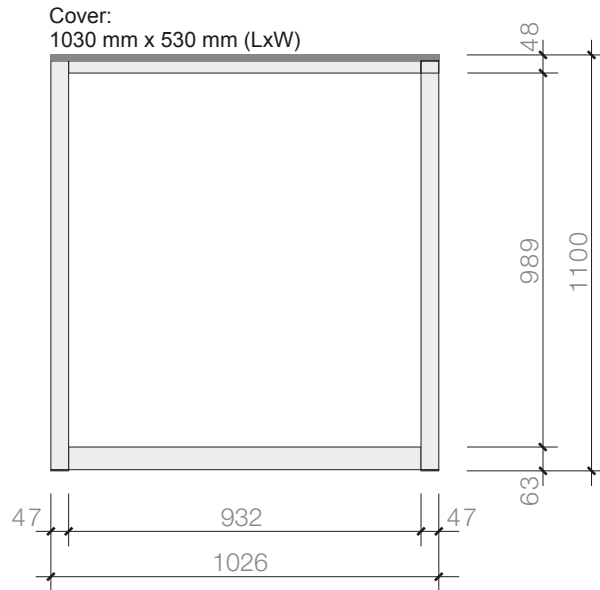

MEASUREMENTS - SYMA System components

Information on the measurements of the SYMA system components including measurements for preparation of graphs

SYMA - Counter/ Item - 135

Front view

Graphics - measurements

947 x 1005 mm

Side view

135

Barkorpus | Bar élément | Bar element
weiss | blanche | white
abschliessbar | avec serrure |
lockable

A 1030 · B 530 · C 1100

447 x 1005 mm