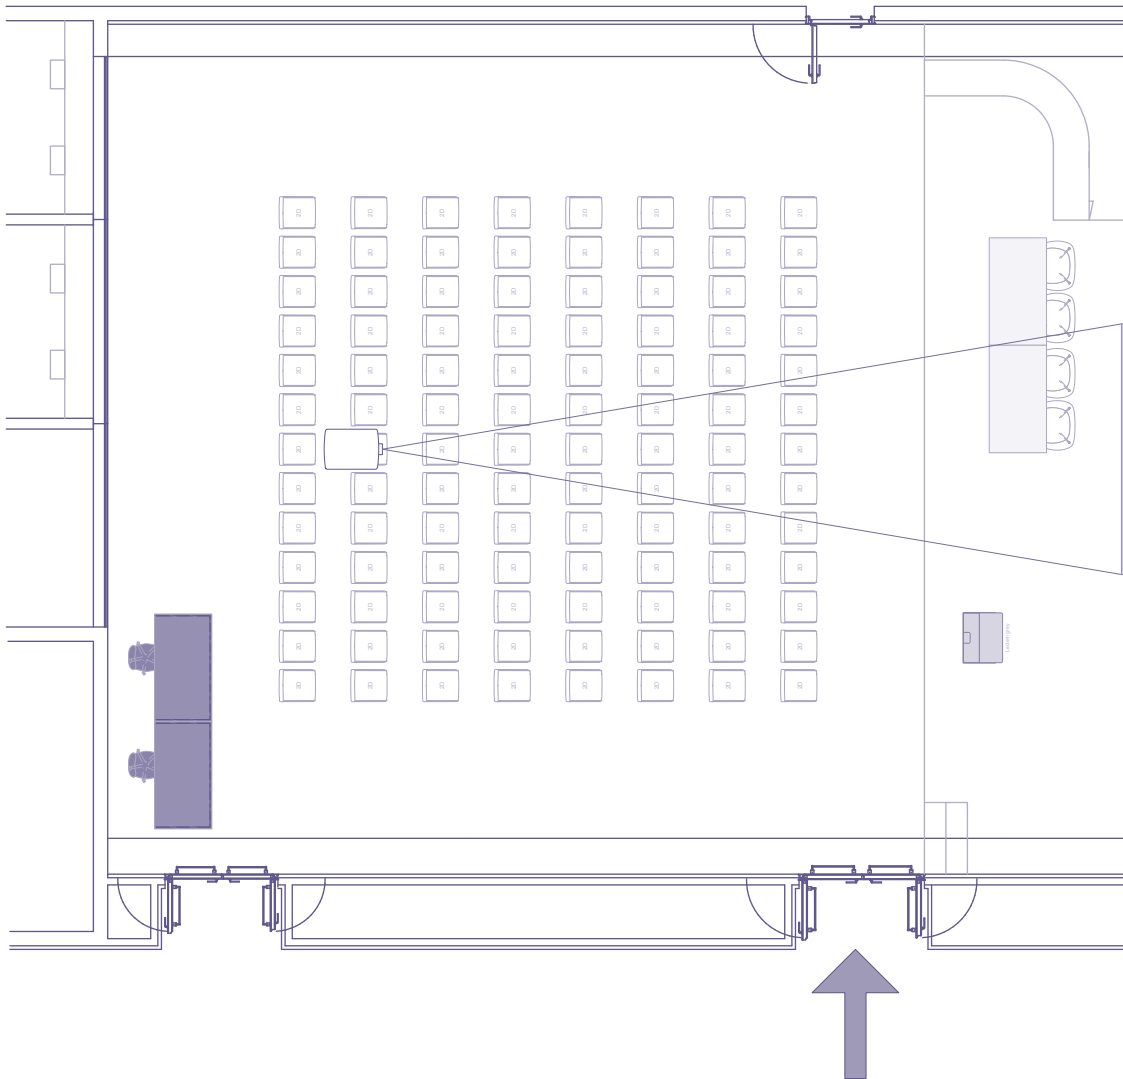

Marbella Auditorium – CC5

- 100 seats, set-up in theatre style
- 1 screen, 1 laptop, 1 projector, 1 lectern equipped with 1 microphone
- 1 panel table up to 4 people equipped with 4 microphones
- 1 table outside the auditorium
- NO extra AV permitted