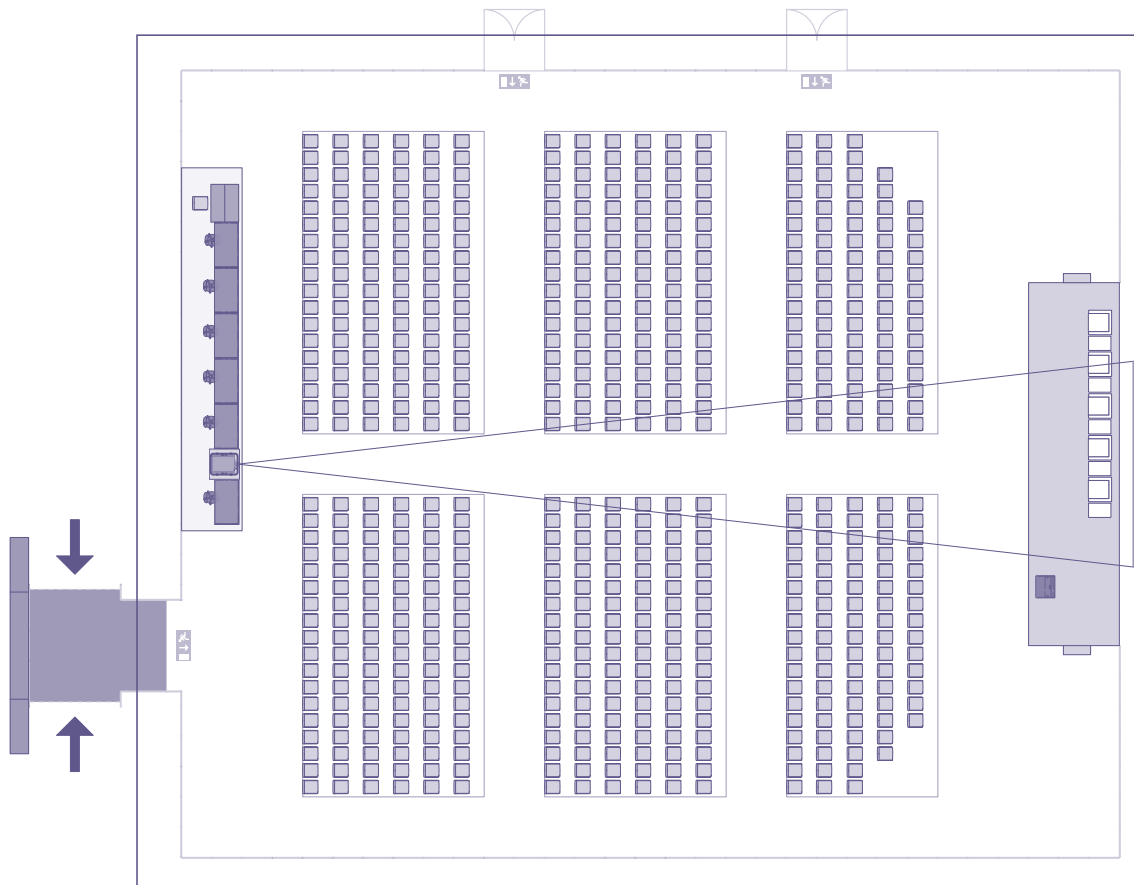

Oviedo Auditorium - Hall 3

600 seats, set-up in theatre style
 Stage set-up: 5 armchairs (white) with 5 digital cubes, 1 digital lectern

Technical equipment

Video Facilities		Audio Facilities	
Quantity	Item	Quantity	Item
1	Front projection screen 6,8x3,8m - full screen PowerPoint	2	Microphone for lectern
1	Video/data projector 12.000 ansi lumen, full HD	5	Wireless headset microphones - for speakers
1	Seamless switcher	1	Wireless handheld microphone - backup at armchairs
2	Remotely operated camera	4	Wired microphone on stand - for Q&A
1	LED display 43" with monitor hide - at lectern	1	Digital audiomixer 32-channel
1	LED display 46" - at the entrance gate	1	PA system
		3	Loudspeaker active
		2	DI for external audio source

ESMO 2024 Venue Overview

-  Train
-  Taxi
-  Metro
-  Patient Advocates Hub
-  Medical Centre