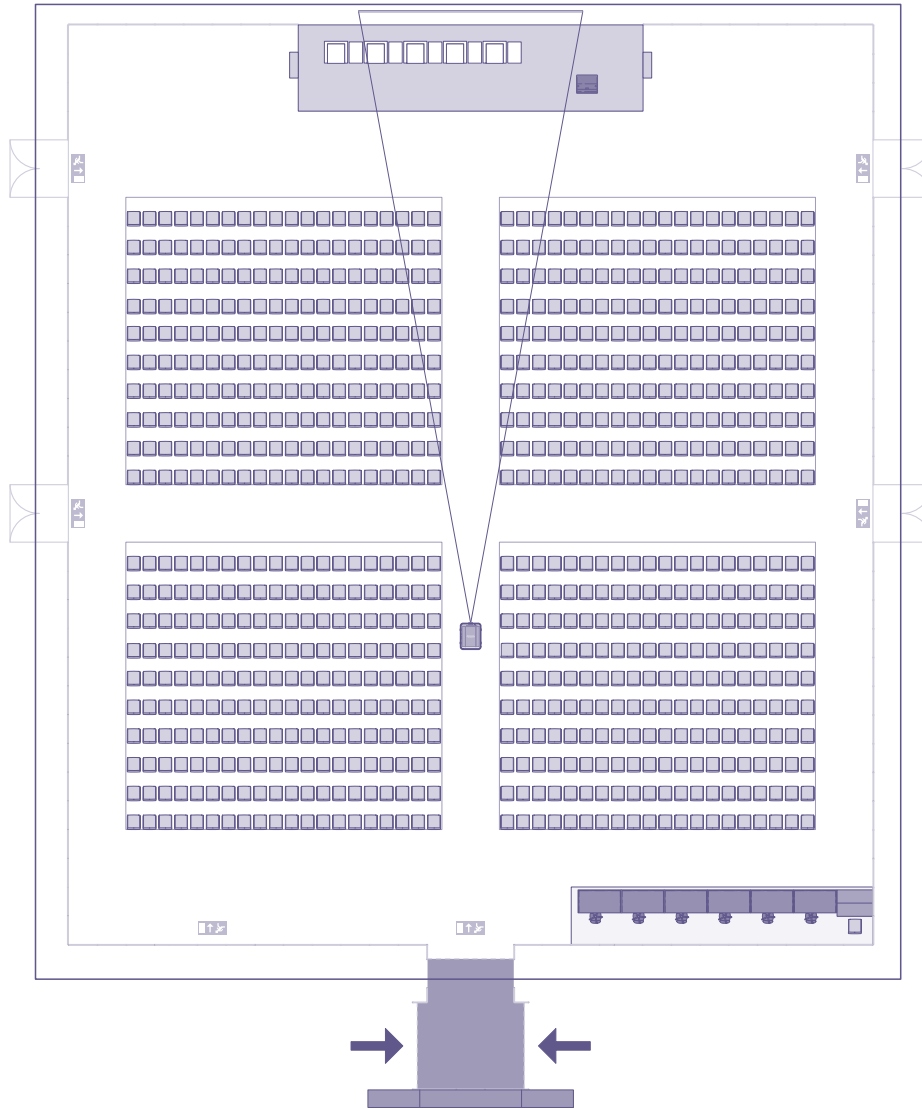

Valencia Auditorium - Hall 5

800 seats, set-up in theatre style
 Stage set-up: 5 armchairs (white) with 5 digital cubes, 1 digital lectern

Technical equipment

Video Facilities		Audio Facilities	
Quantity	Item	Quantity	Item
1	Front projection screen 7,8 x 4,4m - full screen PowerPoint	2	Microphone for lectern
1	Video/data projector 16.000 ansi lumen, full HD	5	Wireless headset microphones - for speakers
1	Seamless switcher	1	Wireless handheld microphone - backup at armchairs
2	Remotely operated camera	4	Wired microphone on stand - for Q&A
1	LED display 43" with monitor hide - at lectern	1	Digital audiomixer 32-channel
1	LED display 46" - at the entrance gate	1	PA system
		3	Loudspeaker active
		2	DI for external audio source