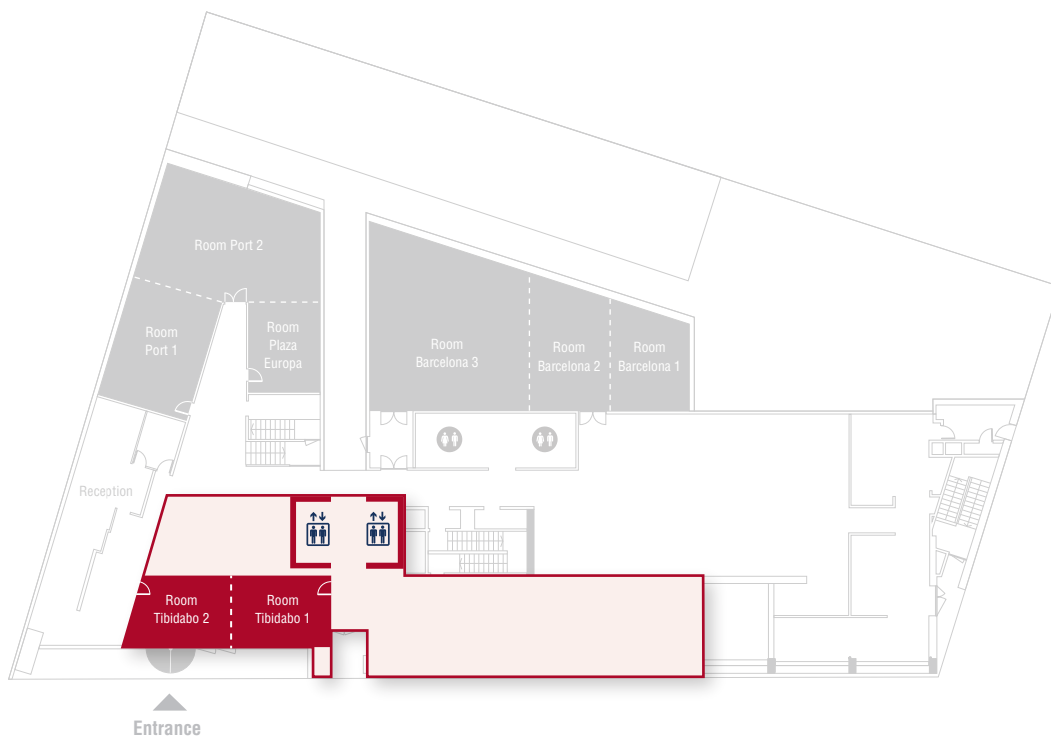

Private Meeting Spaces

HOTEL SB PLAZA EUROPA

Ground level

Level 8

Meeting spaces