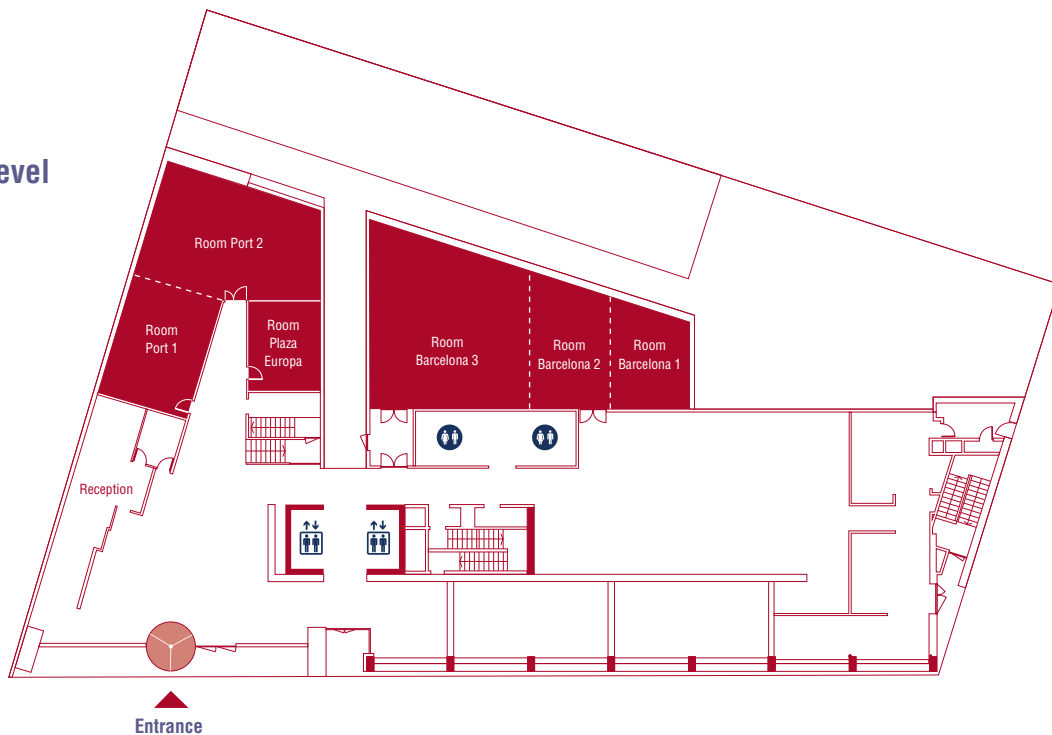

Private Meeting Spaces

HOTEL SB PLAZA EUROPA

Ground level

Level 8

Meeting spaces