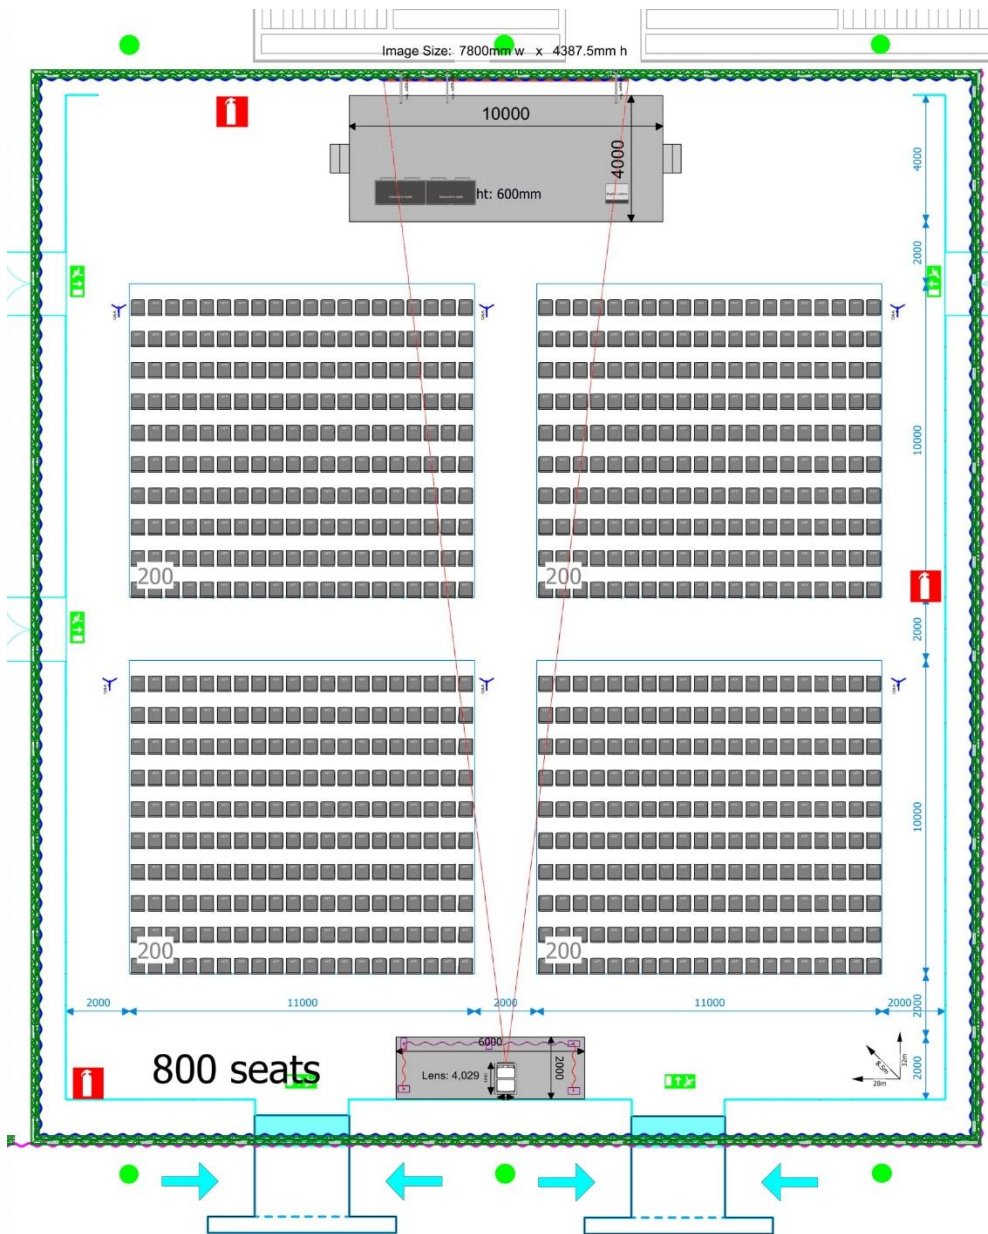

BILBAO – HALL 5

800 seats set up in theatre style with a panel table for 4 people and a lectern

Technical Equipment and Floorplan

LCD projector	Laptop	Screen	Laser pointer	Microphones		
				Lectern	Panel	Floor
1 x 10'000 al HD, 3DLP	1	1 Main front screen: 7,8 x 4,4m	1	2	4	6

Please note that minor changes to the stage's size may be implemented.