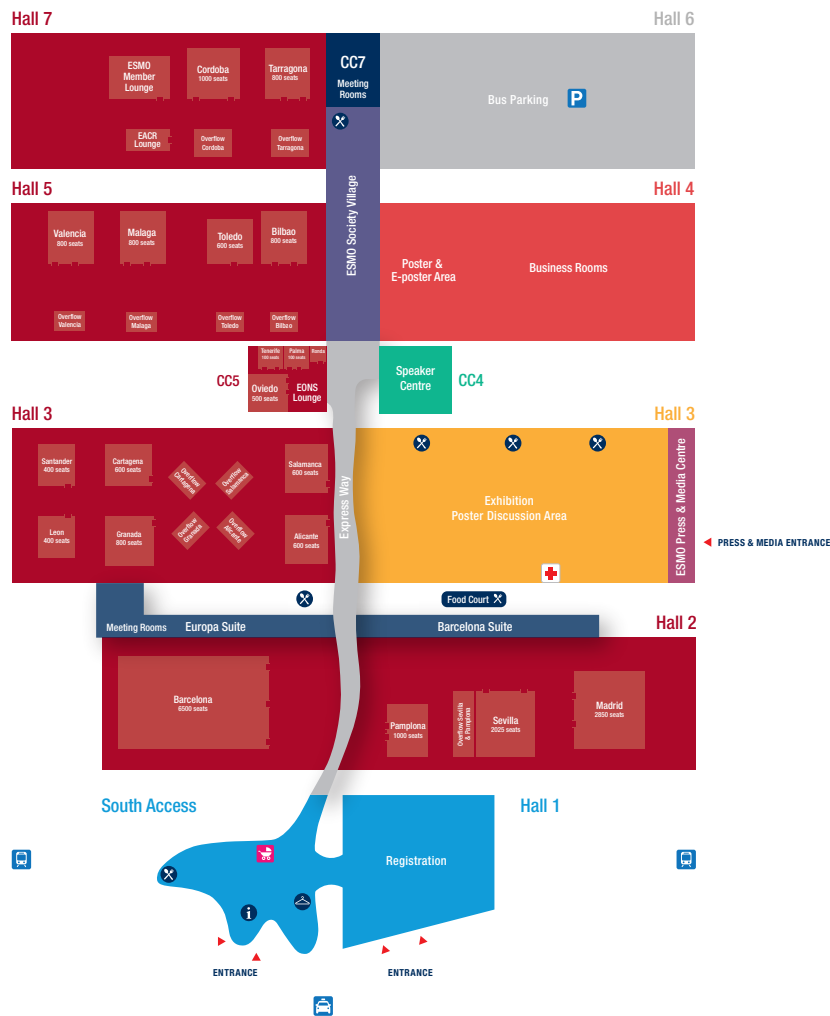

ESMO 2019 Venue Overview

South Access

Level 0: Entrance
Level +1: CC1 - Meeting Rooms 1.1-1.5,
ESMO Executive Lounge
Level -1: Childcare

Hall 1

Entrance
Registration

Hall 2

Europa Suite

Meeting Rooms E1-E62

Hall 3

Auditoria: Alicante, Cartagena, Granada, Leon,
Salamanca, Santander
Overflow Rooms: Alicante, Cartagena,
Granada, Salamanca

Hall 3

Exhibition
Poster Discussion Area

CC3

CC4

Speaker Centre
Meeting Rooms 4.1-4.6
Vesalius

CC5

Auditoria: Oviedo, Palma, Ronda, Tenerife
EONS Lounge

Hall 4

Hall 5

Auditoria: Bilbao, Malaga, Toledo, Valencia
Overflow Rooms: Bilbao, Malaga, Toledo,
Valencia

Hall 6

Bus Parking

Hall 7

Auditoria: Cordoba, Tarragona
Overflow Rooms: Cordoba, Tarragona
ESMO Member Lounge
EACR Lounge

CC7

Meeting Rooms 7.1-7.15

Walkway Hall 4-7

ESMO Society Village

- First Aid
- Childcare
- F&B Points
- Info Point
- Taxi
- Metro
- Cloakroom