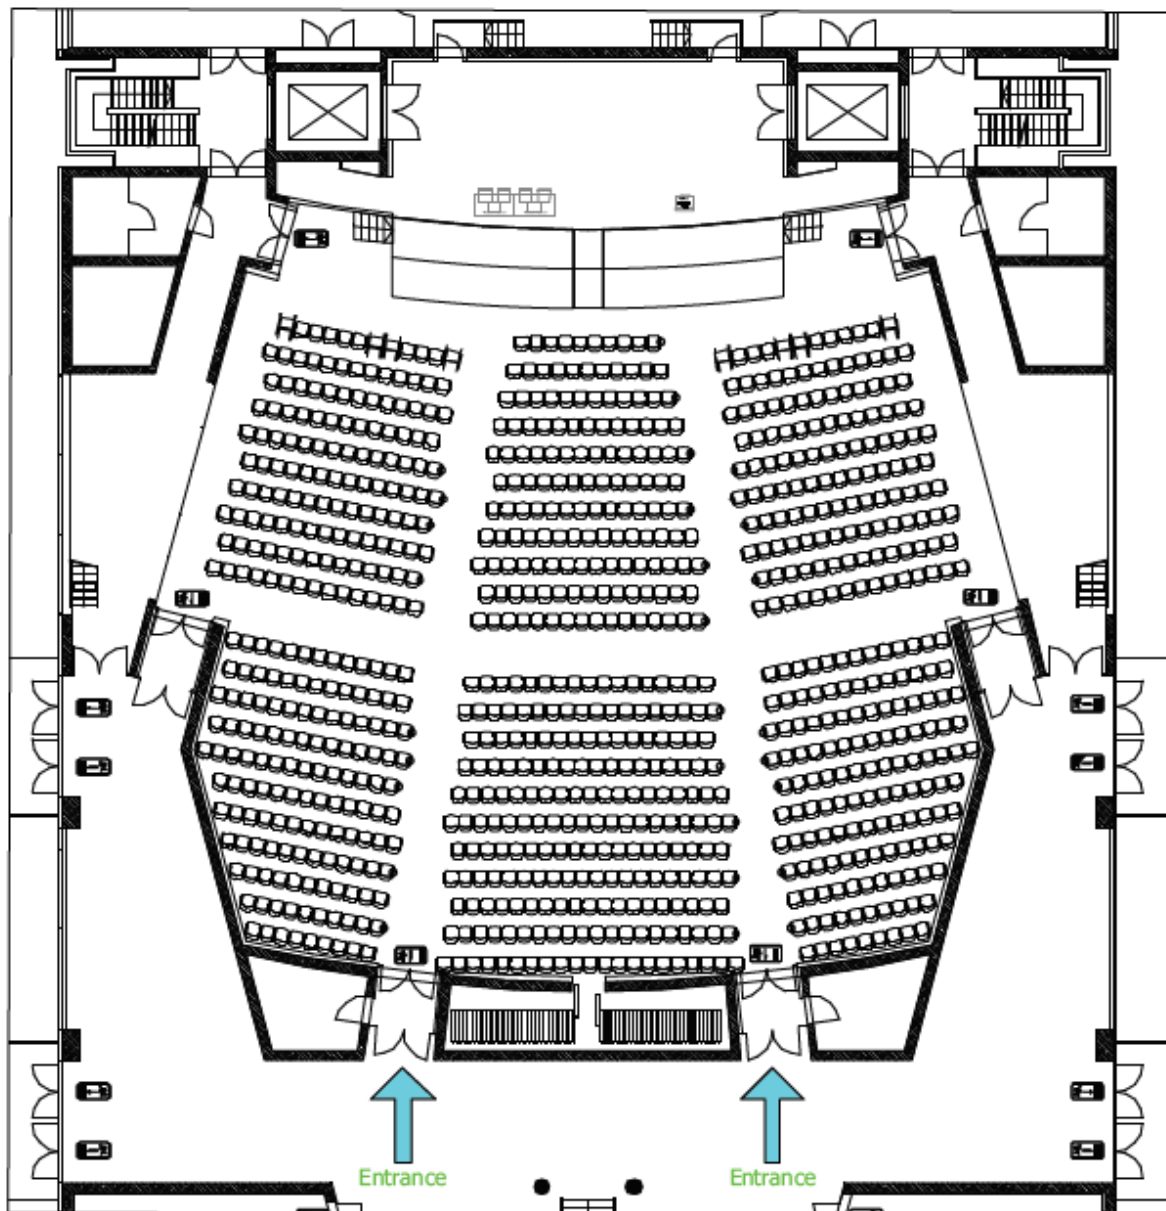

ICM - ROOM 13

905 seats set up in theatre style with a panel table for 4 people and a lectern

Technical Equipment and Floorplan

LCD projector	Laptop	Screen	Laser pointer	Microphones		
				Lectern	Panel	Floor
1 x 12'000 al HD, 3DLP	1	1 Main front screen: 10.6 x 6.8 m (projection size: 10.6 x 6 m)	1	2	4	4

Please note that minor changes to the stage's size may be implemented.